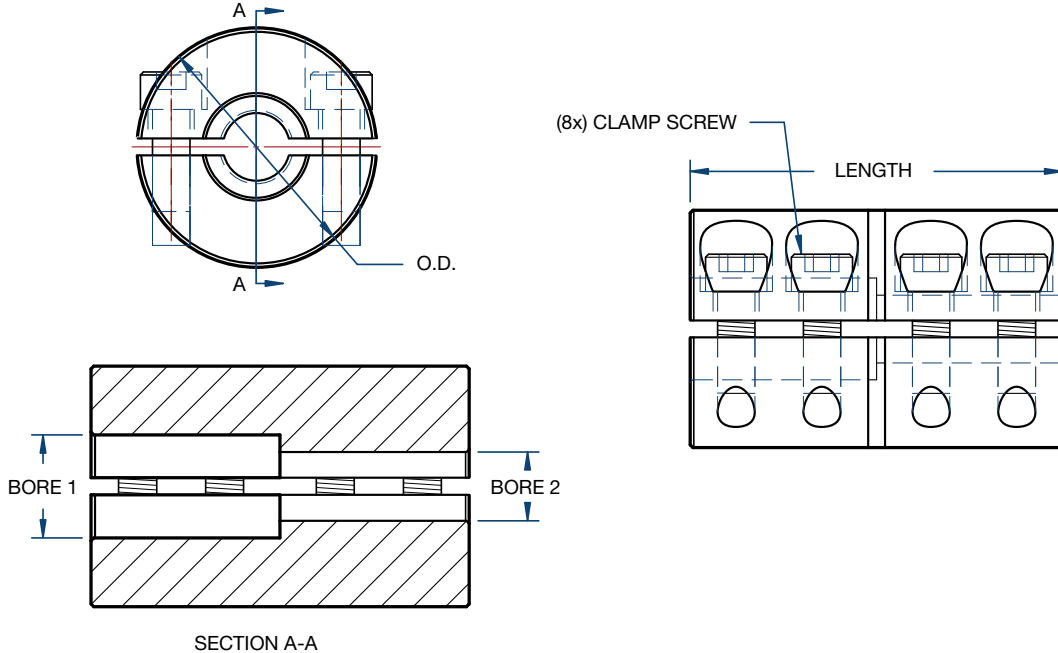

Clamping Couplings

DOUBLE SPLIT

Part Number	Bore 1 Size	Bore 2 Size	O.D.	Length	Clamp Screw	Approx. Weight (lbs)
2CC-025-025	1/4	1/4	11/16	1-1/8	4-40 x 3/8	0.09
2CC-037-025	3/8	1/4	7/8	1-3/8	6-32 x 3/8	0.16
2CC-037-037	3/8	3/8	7/8	1-3/8	6-32 x 3/8	0.16
2CC-050-037	1/2	3/8	1-1/8	1-3/4	8-32 x 1/2	0.36
2CC-050-050	1/2	1/2	1-1/8	1-3/4	8-32 x 1/2	0.36
2CC-062-050	5/8	1/2	1-5/16	2	10-32 x 1/2	0.53
2CC-062-062	5/8	5/8	1-5/16	2	10-32 x 1/2	0.53
2CC-075-050	3/4	1/2	1-1/2	2-1/4	1/4-28 x 5/8	0.76
2CC-075-062	3/4	5/8	1-1/2	2-1/4	1/4-28 x 5/8	0.76
2CC-075-075	3/4	3/4	1-1/2	2-1/4	1/4-28 x 5/8	0.76
2CC-087-062	7/8	5/8	1-5/8	2-1/2	1/4-28 x 5/8	0.96
2CC-087-087	7/8	7/8	1-5/8	2-1/2	1/4-28 x 5/8	0.96
2CC-100-050	1	1/2	1-3/4	3	1/4-28 x 5/8	1.48
2CC-100-075	1	3/4	1-3/4	3	1/4-28 x 5/8	1.48
2CC-100-100	1	1	1-3/4	3	1/4-28 x 5/8	1.48
2CC-112-100	1-1/8	1	1-7/8	3-1/8	1/4-28 x 5/8	2.06
2CC-112-112	1-1/8	1-1/8	1-7/8	3-1/8	1/4-28 x 5/8	2.06
2CC-125-100	1-1/4	1	2-1/16	3-1/4	1/4-28 x 3/4	1.78
2CC-125-125	1-1/4	1-1/4	2-1/16	3-1/4	1/4-28 x 3/4	1.78
2CC-137-100	1-3/8	1	2-1/2	3-5/8	5/16-24 x 1	2.31
2CC-137-137	1-3/8	1-3/8	2-1/2	3-5/8	5/16-24 x 1	2.31
2CC-150-100	1-1/2	1	2-5/8	3-7/8	5/16-24 x 1	3.09
2CC-150-150	1-1/2	1-1/2	2-5/8	3-7/8	5/16-24 x 1	3.09
2CC-175-175	1-3/4	1-3/4	3-1/8	4-1/2	3/8-24 x 1	6.39
2CC-200-200	2	2	3-3/8	4-7/8	3/8-24 x 1	6.69